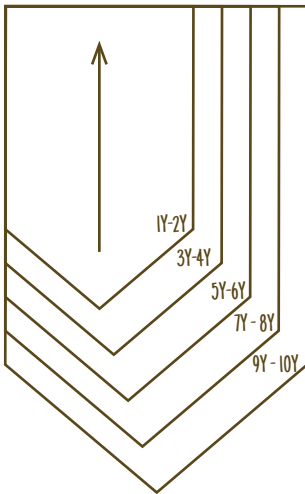

without SA

with SA

2,5 cm
1 inch
test square

M.

SHOULDER STRAPS

1-10y
girls

www.compagnie-m.com

This pattern is for personal use only. All rights reserved. © Compagnie M. 2015