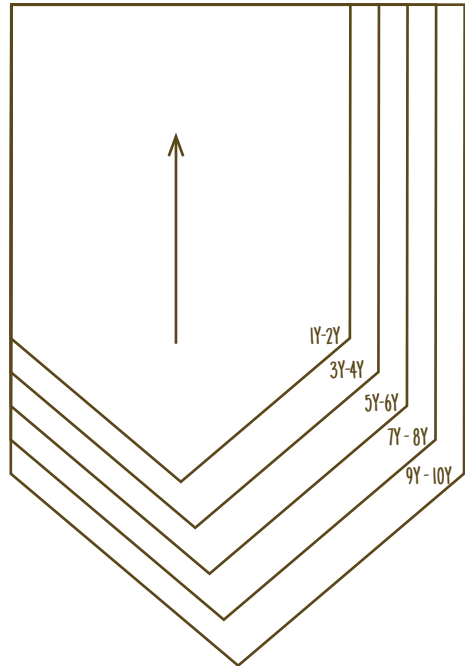

without SA

with SA

2,5 cm
1 inch
test square

M.

SHOULDER STRAPS

1-10y
girls

www.compagnie-m.com

This pattern is for personal use only. All rights reserved. © Compagnie M. 2015